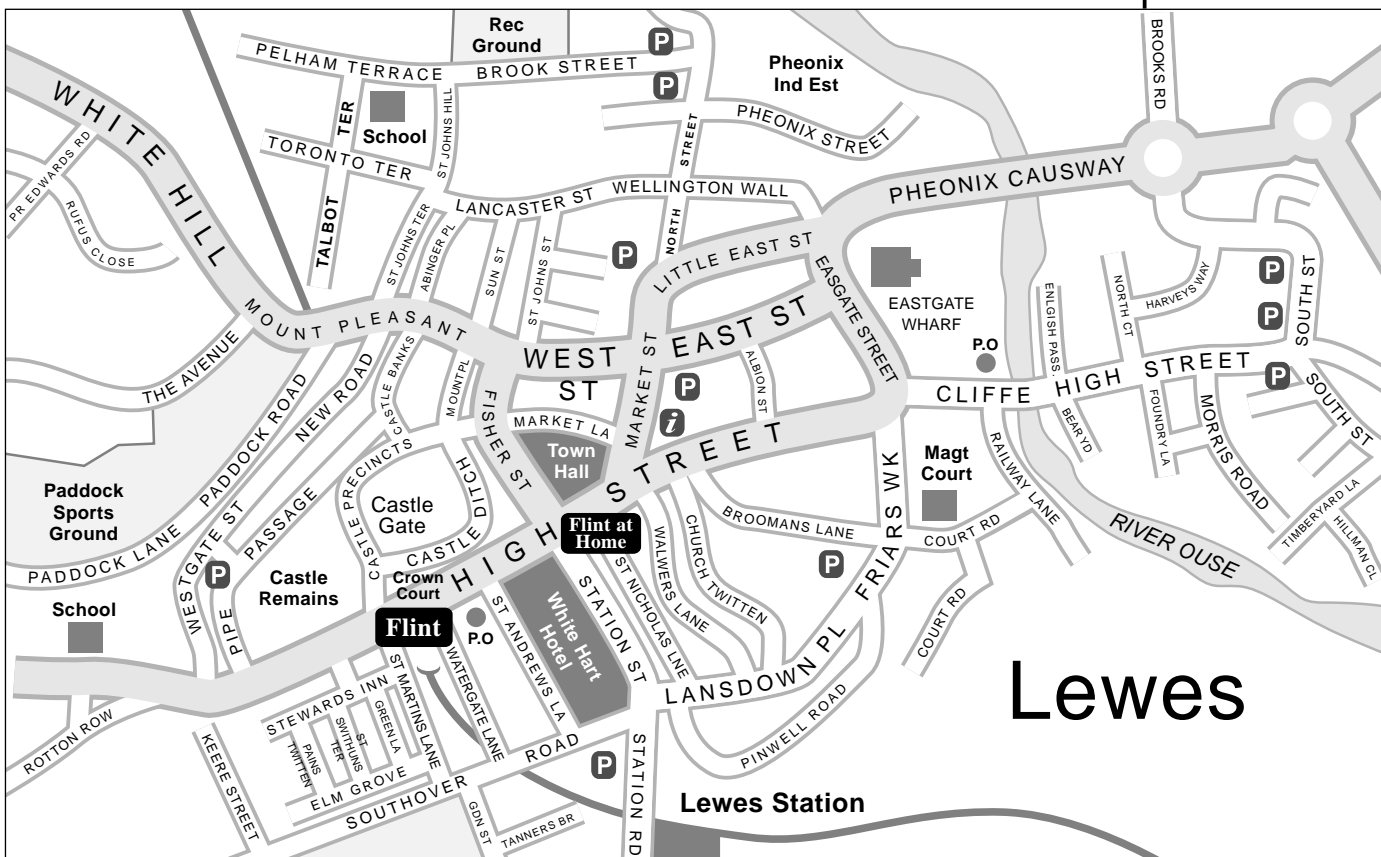

### Contacts

Heidi Smith

Julia Smith

Opening Times. Tues - Sat 10am-6pm

Visit both our stores - they are just minutes apart!

**Flint**

Clothing & Accessories

70 High Street, Lewes, East Sussex, BN7 1XG