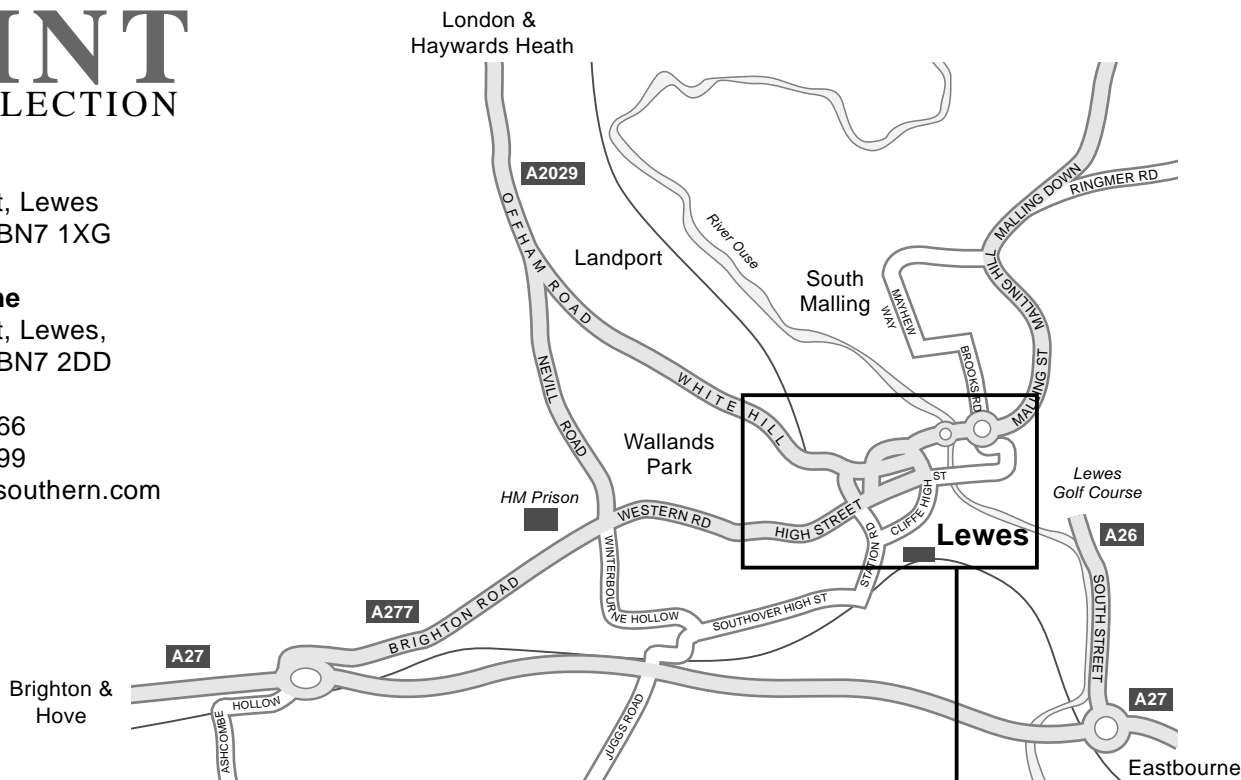

FLINT

THE COLLECTION

FLINT

70 High Street, Lewes
East Sussex, BN7 1XG

FLINT at Home

49 High Street, Lewes,
East Sussex, BN7 2DD

t: 01273 474166

f: 01273 478499

e: sales@flintsouthern.com

Contacts

Heidi Smith

Julia Smith

Opening Times. Tues - Sat 10am-6pm